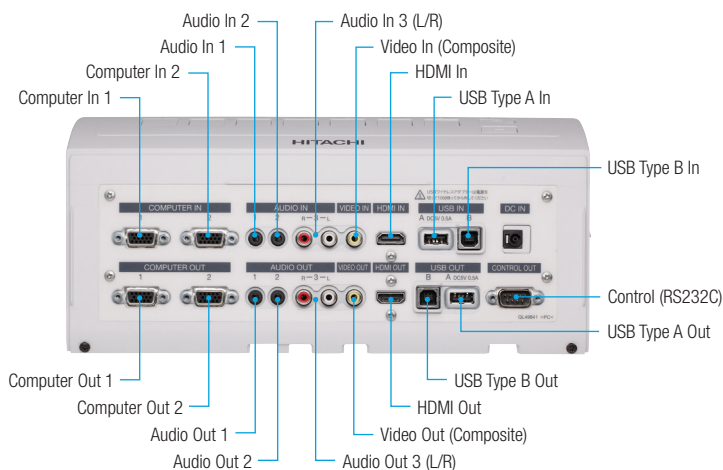

SB-1 Switcher

Technical Specifications

HITACHI
Inspire the Next

With cover

Control panel

Input	RGB	2
	HDMI	1
	Composite Video	1
	USB Type A	1
	USB Type B	1
	Audio	3 (L/R x 1)
Output	RGB	2
	HDMI	1
	Composite Video	1
	USB Type A	1
	USB Type B	1
	Audio	3 (L/R x 1)
Control	RS232C	1
Button to operate projector	Power	Yes
	Vol+/-, mute	Yes
	AV mute/freeze	Yes
	Output select	Yes
HDCP		1.3
Dip switch for switcher power		Yes
Size (W x H x D) (mm)		292 x 100 x 164.4 (292 x 100 x 240) with cover
Weight		1.5 Kg
Security		Kensington slot, security bar
AC adapter storage		Yes
LED indicator		Yes
Dustproof design for terminal		Yes
Tablet/AppleTV setting		Yes