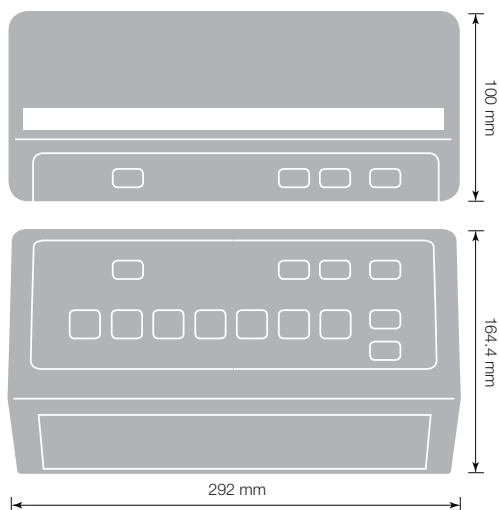

SB-1 Switcher

Technical Specifications

HITACHI
Inspire the Next

With cover

Control panel

Input	RGB	2
	HDMI	1
	Composite Video	1
	USB Type A	1
	USB Type B	1
	Audio	3 (L/R x 1)
Output	RGB	2
	HDMI	1
	Composite Video	1
	USB Type A	1
	USB Type B	1
	Audio	3 (L/R x 1)
Control	RS232C	1
Button to operate projector	Power	Yes
	Vol+/-, mute	Yes
	AV mute/freeze	Yes
	Output select	Yes
HDCP		1.3
Dip switch for switcher power		Yes
Size (W x H x D) (mm)		292 x 100 x 164.4 (292 x 100 x 240) with cover
Weight		1.5 Kg
Security		Kensington slot, security bar
AC adapter storage		Yes
LED indicator		Yes
Dustproof design for terminal		Yes
Tablet/AppleTV setting		Yes