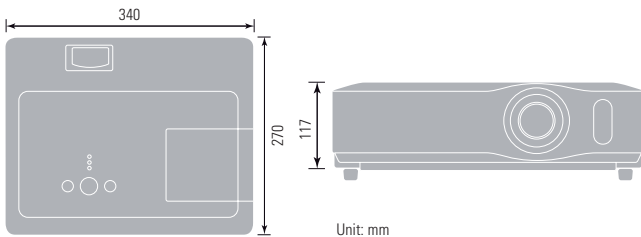

- 2600 ANSI Lumens with optical zoom
- Full connectivity
- Quick Start and Instant Off
- Auto vertical keystone
- Input source naming
- My Button
- 7W audio output
- Whiteboard Mode and Blackboard Mode
- Anti theft features:
 - PIN-lock, MyScreen lock, transition detector
- PC less presentation
 - USB slot, SD card slot
- Wireless - IEEE802.11b/g, multi-image display (up to 4 PC's)
- Wired LAN

HITACHI
Inspire the Next

CP-X308

Image Size 4:3				
Screen Size (Diagonal)	Projection Distance (a)		Screen Height (cm)	
	min. (m)	max. (m)	b (top)	c (bottom)
40" (1.0)	1.2	1.4	55	6
60" (1.5)	1.8	2.2	82	9
100" (2.5)	3.0	3.6	137	15
150" (3.8)	4.6	5.5	206	23
200" (5.1)	6.1	7.3	274	30
300" (7.6)	9.1	11.0	411	46

CP-X308 Technical Specifications

OPTICAL

LCD panel		0.63" P-Si TFT x 3
Resolution		XGA: 1024 dots x 768 lines
Brightness	Normal mode	2600 ANSI Lumens
	Whisper mode	2100 ANSI Lumens
Contrast ratio		500:1 (typ)
Lens		F1.7-1.9 (f=19.5-23.4mm) Manual Focus, Manual Zoom x 1.2
Lamp		220W UHB
Lamp life		2000 (normal)/3000 (whisper)
Projection distance		0.9 - 11.0m
Distance to width ratio (:1)		1.5 (WIDE), 1.8 (TELE)
Diagonal display size		30-300" (60"@1.8m, Wide)
Number of colour		8 Bit/colour, 16.7M colours
Keystone correction		9:1upward shift, fixed

PHYSICAL

Dimensions (W x H x D)	340 x 117 x 270mm (excluding feet and extrusions)
Weight	4.0Kg (Target)/8.8lbs
Noise level	35dB/29dB
Air filter	MU04951

MISCELLANEOUS

Lamp indicator light, Power light, Ceiling mount image, Rear projection image