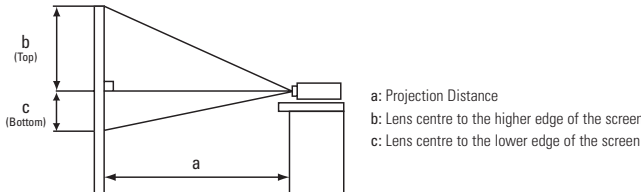

HITACHI
Inspire the Next

CP-X308

Image Size 4:3				
Screen Size (Diagonal)	Projection Distance (a)		Screen Height (cm)	
	min. (m)	max. (m)	b (top)	c (bottom)
40" (1.0)	1.2	1.4	55	6
60" (1.5)	1.8	2.2	82	9
100" (2.5)	3.0	3.6	137	15
150" (3.8)	4.6	5.5	206	23
200" (5.1)	6.1	7.3	274	30
300" (7.6)	9.1	11.0	411	46

CP-X308 Technical Specifications

OPTICAL

LCD panel		0.63" P-Si TFT x 3
Resolution		XGA: 1024 dots x 768 lines
Brightness	Normal mode	2600 ANSI Lumens
	Whisper mode	2100 ANSI Lumens
Contrast ratio		500:1 (typ)
Lens		F1.7-1.9 (f=19.5-23.4mm) Manual Focus, Manual Zoom x 1.2
Lamp		220W UHB
Lamp life		2000 (normal)/3000 (whisper)
Projection distance		0.9 - 11.0m
Distance to width ratio (:1)		1.5 (WIDE), 1.8 (TELE)
Diagonal display size		30-300" (60"@1.8m, Wide)
Number of colour		8 Bit/colour, 16.7M colours
Keystone correction		9:1upward shift, fixed